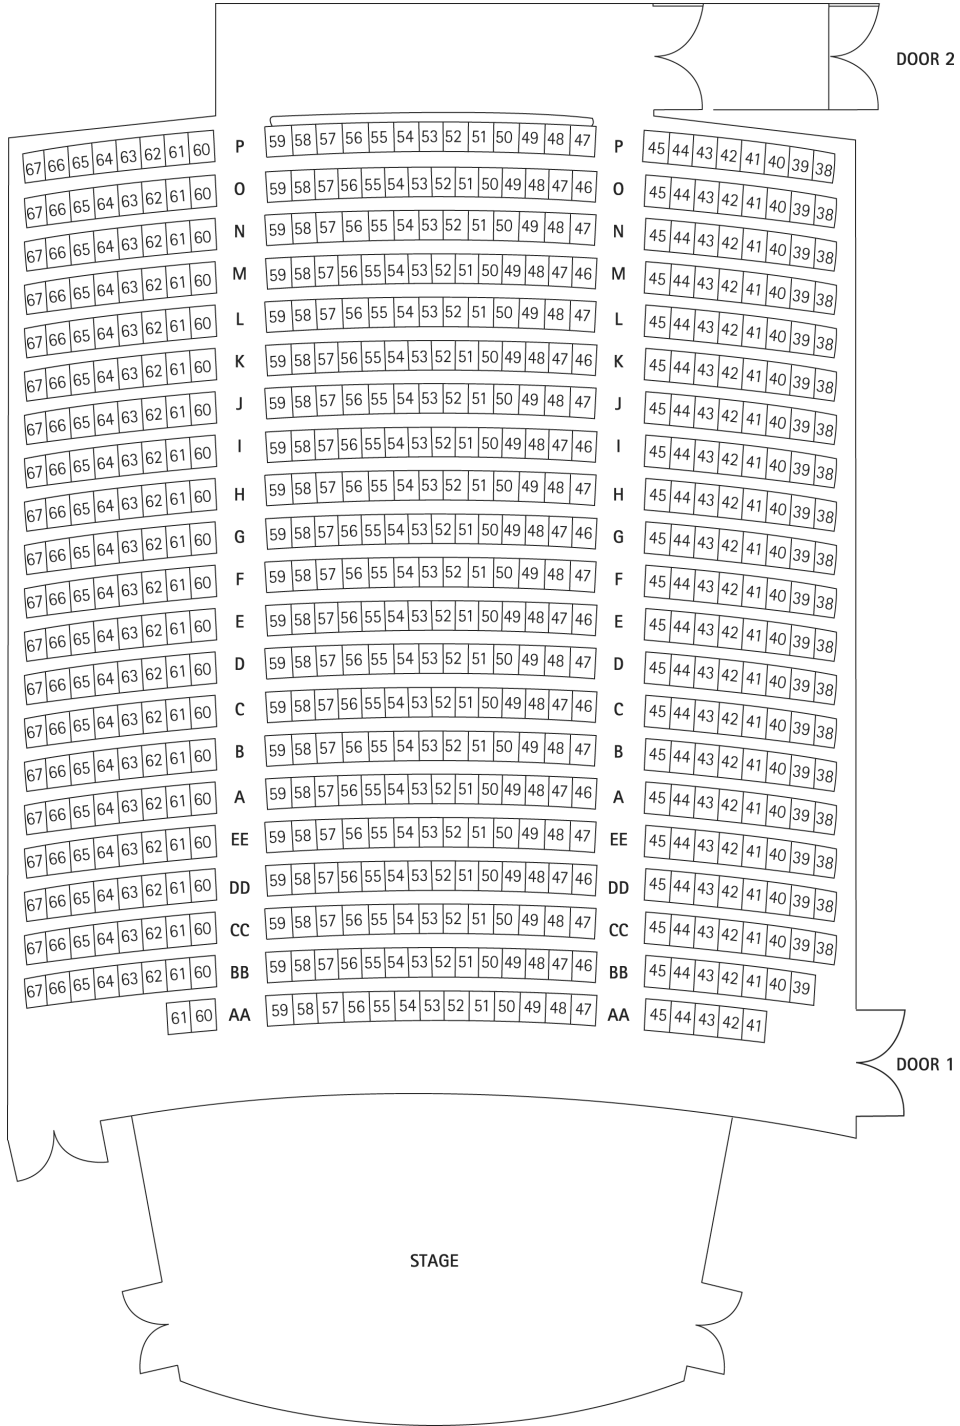

CITY RECITAL HALL

Level 1 seating plan

CITY RECITAL HALL

Level 2 seating plan

CITY RECITAL HALL

Level 3 seating plan